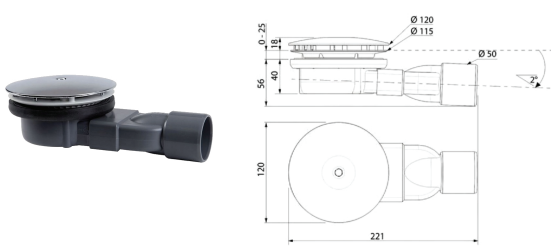

Milano shower 146x90 stone

881-1409-02

MAIN DATA	
Width	1455 mm
Depth	900 mm
Height	52 mm
Weight	40 kg
Default Material	CreaCore®

DESCRIPTION

Milano shower tray made of CreaCore silky mat solid surface. Seamless and hygienic, nonporous and anti-bacterial, practical and easy to maintain, aesthetic and durable, repairable and renewable.

Made with a surface texture identical to natural stone, which also serves to reduce slipping on the surface of the shower tray. Anti-slip class - B.

Shower siphon (included in set)

SPECIFICATION	
Product Type	shower tray
From left to the center of the drain	727.5 mm
From right to the center of the drain	727.5 mm
shower body height	32 mm
shower total height	52 mm
Anti-slip class	B